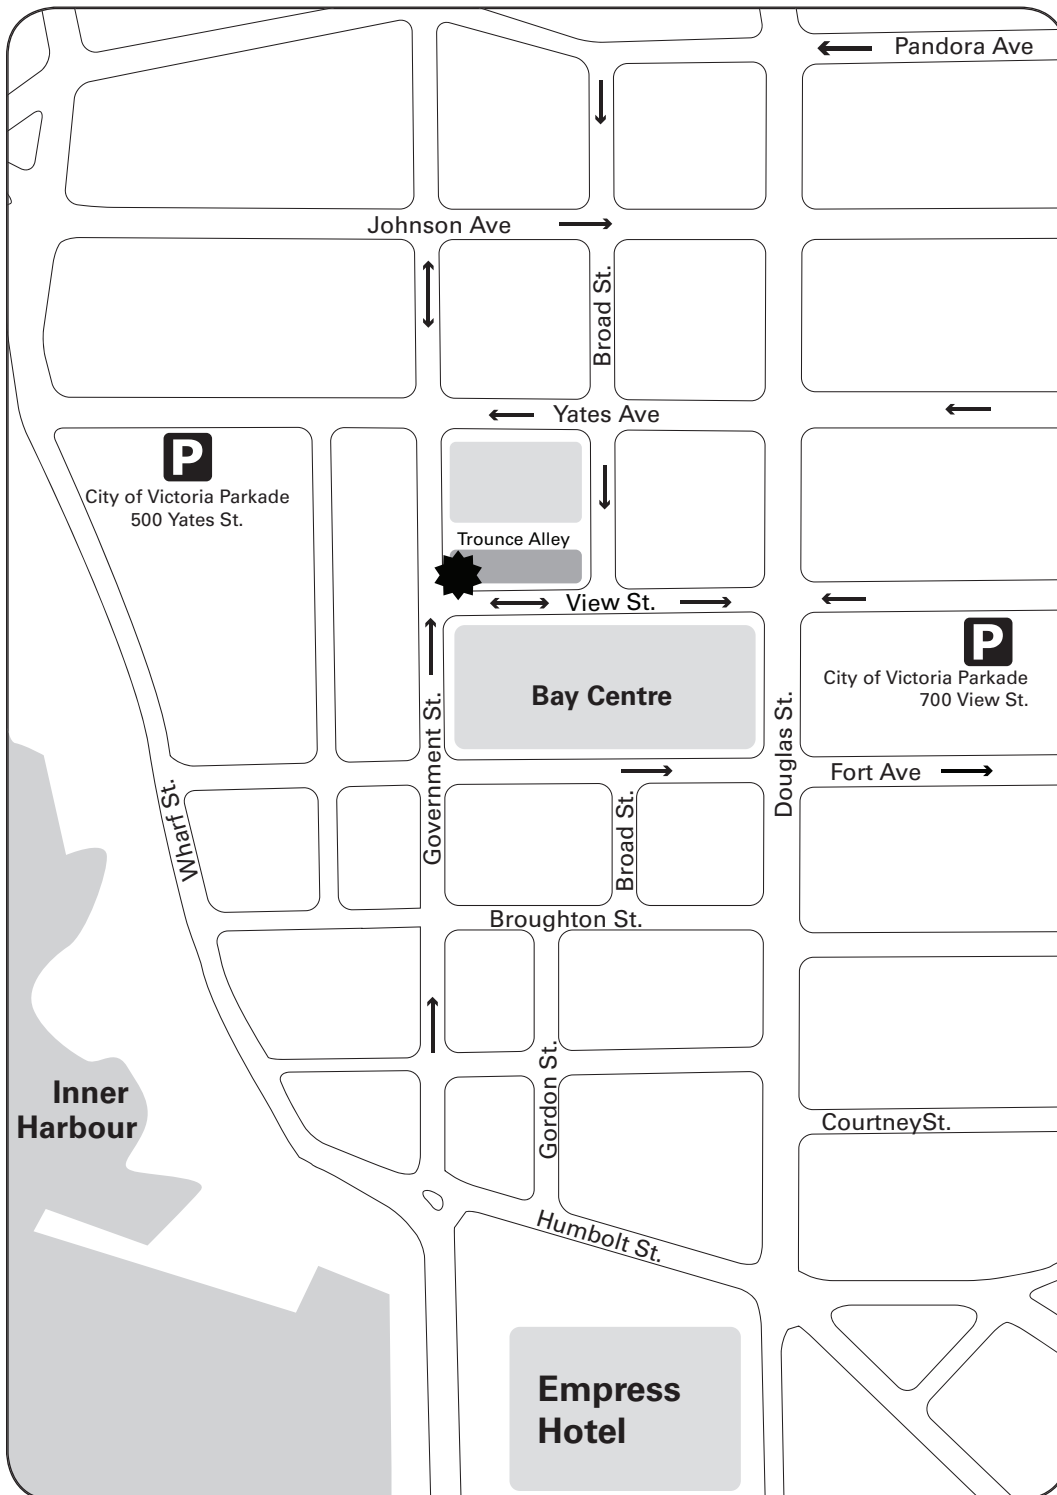

New Balance Victoria Location Map

New Balance Victoria is located at 1205 Government Street, on the corner of View Street right next to Levis.

Parking Instructions

If you are driving, we highly recommend that you park in a City of Victoria parking lot so we can give you a "First Hour Free" parking coupon. The closest City of Victoria parking lots to New Balance Victoria are on Yates Street between Government and Wharf, and on View Street between Douglas and Blanshard (see above map).